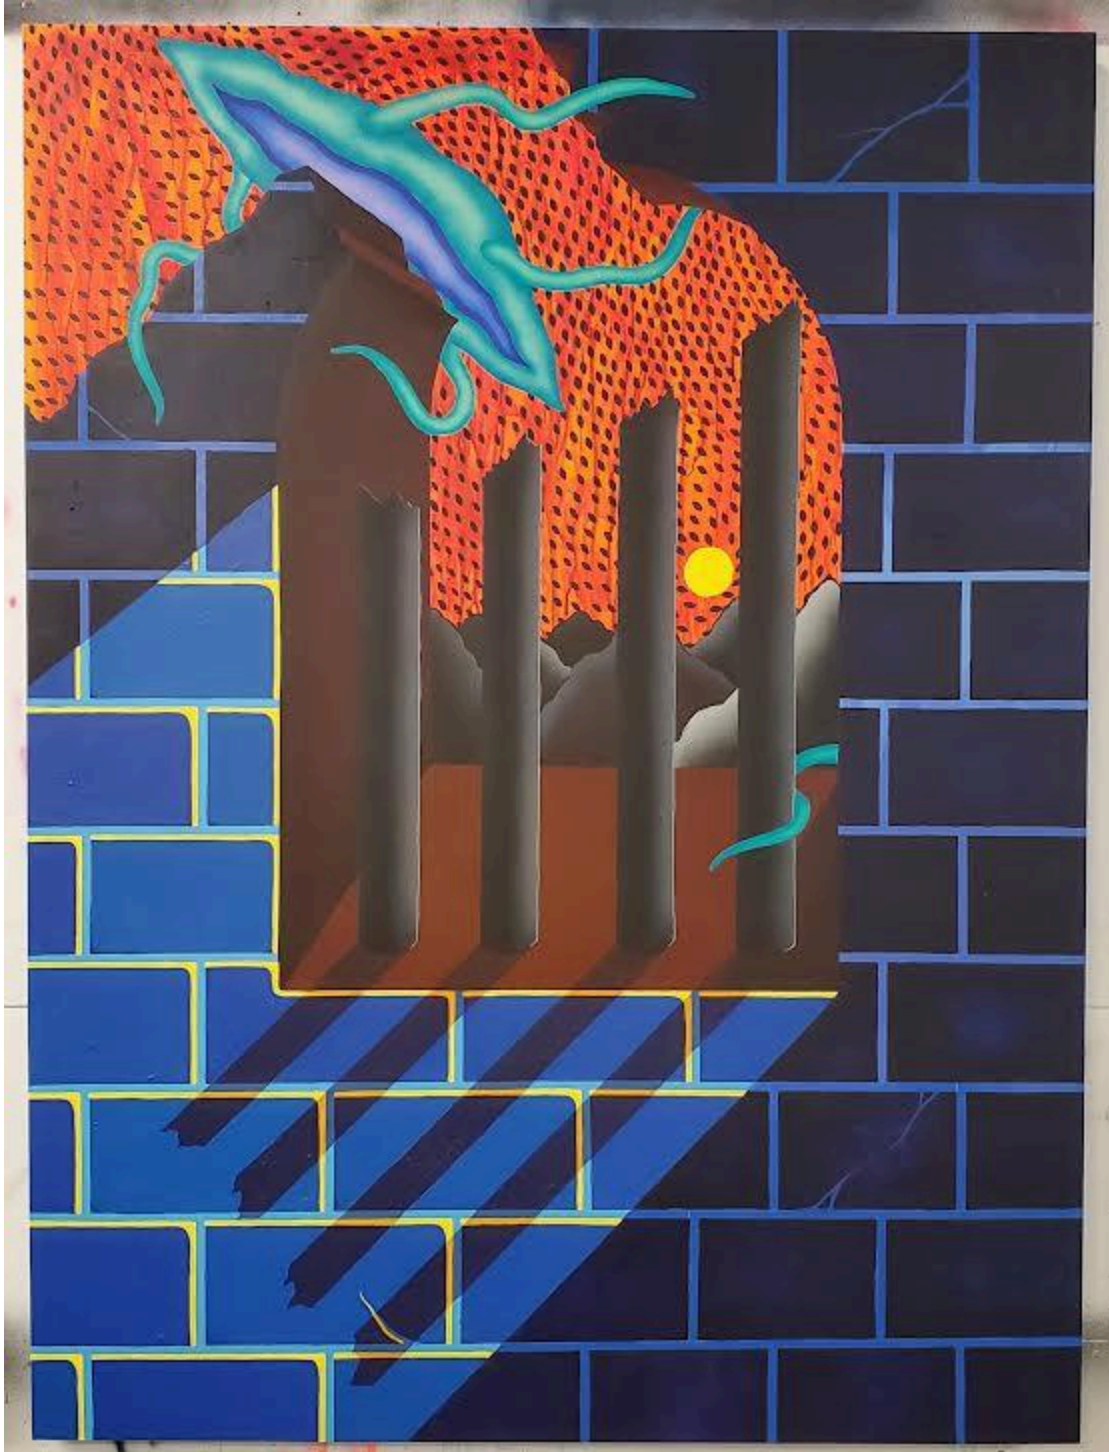

Broken_Chamber#1
40" x 30"
Acrylic on Wood Panel
2022