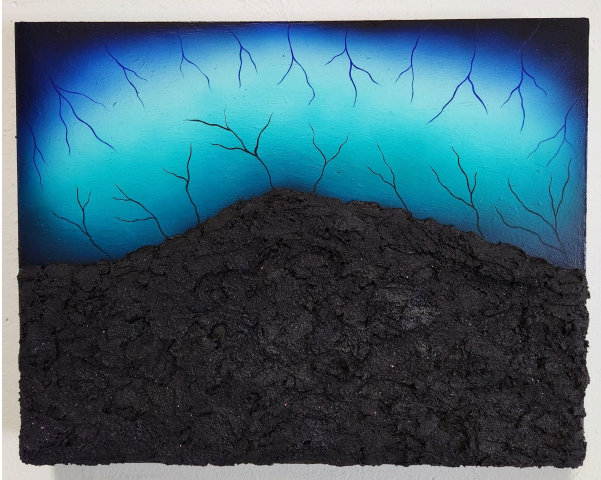

Image Information for 2022-2023 Artworks

Bloodscape

16"x20"

Acrylic, Iron, Water, Activated Carbon, Vermiculite, Cellulose & Salt on Wood Panel
2023

Vessel

11"x14"

Acrylic, Iron, Water, Activated Carbon, Vermiculite, Cellulose & Salt on Wood Panel
2023

Catalina 1

24"x30

Glitter, Acrylic, Iron, Water, Activated Carbon, Vermiculite, Cellulose & Salt on Wood Panel

2023

Catalina 2

18"x24"

Glitter, Acrylic, Iron, Water, Activated Carbon, Vermiculite, Cellulose & Salt on Wood Panel

2023

Catalina 3

12"x36"

Glitter, Acrylic, Iron, Water, Activated Carbon, Vermiculite, Cellulose & Salt on Wood Panel
2023

Catalina 4
20"x16"
Glitter, Acrylic, Iron, Water, Activated Carbon, Vermiculite, Cellulose & Salt on Wood Panel
2023

Hydration (Landscape)
11"x14"
Acrylic & Mixed Media on Panel
2023

The Cost of Life
36"x36"
Acrylic and Mixed Media on Wood Panel
2023

Life Chalice
10"x8"
Acrylic on Wood Panel
2023

Altar of Sacrifice
36" x 36"
Acrylic on Wood Panel
2022