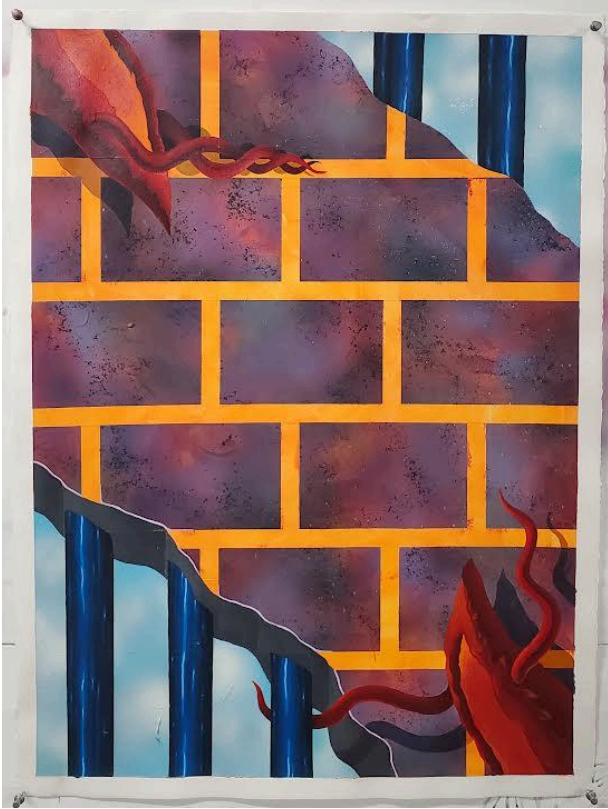

Image Information for 2022-2023 Artworks

Bloodscape

16"x20"

Acrylic, Iron, Water, Activated Carbon, Vermiculite, Cellulose & Salt on Wood Panel
2023

Vessel

11"x14"

Acrylic, Iron, Water, Activated Carbon, Vermiculite, Cellulose & Salt on Wood Panel
2023

Catalina 1

24"x30

Glitter, Acrylic, Iron, Water, Activated Carbon, Vermiculite, Cellulose & Salt on Wood Panel

2023

Catalina 2

18"x24"

Glitter, Acrylic, Iron, Water, Activated Carbon, Vermiculite, Cellulose & Salt on Wood Panel

2023

Catalina 3

12"x36"

Glitter, Acrylic, Iron, Water, Activated Carbon, Vermiculite, Cellulose & Salt on Wood Panel
2023

Catalina 4
20"x16"
Glitter, Acrylic, Iron, Water, Activated Carbon, Vermiculite, Cellulose & Salt on Wood Panel
2023

Hydration (Landscape)
11"x14"
Acrylic & Mixed Media on Panel
2023

The Cost of Life
36"x36"
Acrylic and Mixed Media on Wood Panel
2023

Life Chalice
10"x8"
Acrylic on Wood Panel
2023

Altar of Sacrifice
36" x 36"
Acrylic on Wood Panel
2022