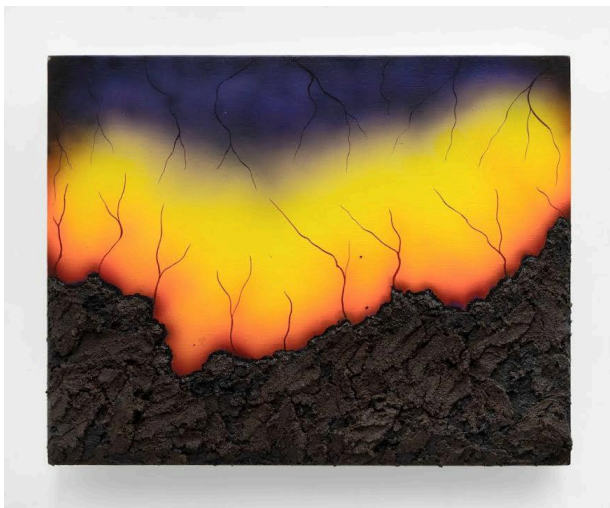

Image Information for 2022-2023 Artworks

Bloodscape

16"x20"

Acrylic, Iron, Water, Activated Carbon, Vermiculite, Cellulose & Salt on Wood Panel
2023

Vessel

11"x14"

Acrylic, Iron, Water, Activated Carbon, Vermiculite, Cellulose & Salt on Wood Panel
2023

Catalina 1

24"x30

Glitter, Acrylic, Iron, Water, Activated Carbon, Vermiculite, Cellulose & Salt on Wood Panel

2023

Catalina 2

18"x24"

Glitter, Acrylic, Iron, Water, Activated Carbon, Vermiculite, Cellulose & Salt on Wood Panel

2023

Catalina 3

12"x36"

Glitter, Acrylic, Iron, Water, Activated Carbon, Vermiculite, Cellulose & Salt on Wood Panel
2023

Catalina 4
20"x16"
Glitter, Acrylic, Iron, Water, Activated Carbon, Vermiculite, Cellulose & Salt on Wood Panel
2023