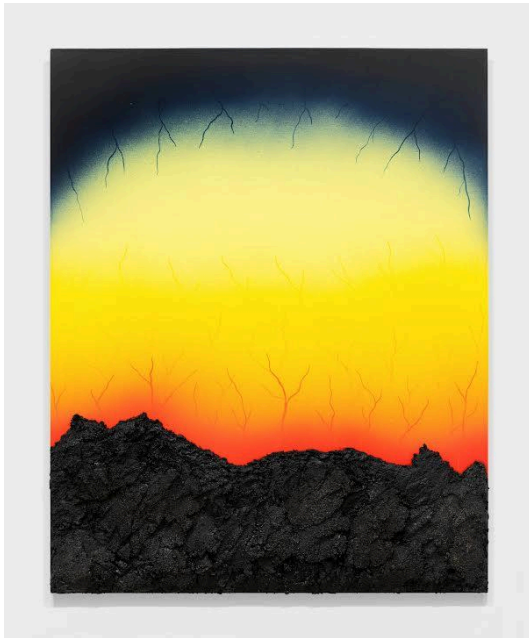

Image Information for 2022-2023 Artworks

Bloodscape

16"x20"

Acrylic, Iron, Water, Activated Carbon, Vermiculite, Cellulose & Salt on Wood Panel
2023

Vessel

11"x14"

Acrylic, Iron, Water, Activated Carbon, Vermiculite, Cellulose & Salt on Wood Panel
2023

Catalina 1

24"x30

Glitter, Acrylic, Iron, Water, Activated Carbon, Vermiculite, Cellulose & Salt on Wood Panel

2023

Catalina 2

18"x24"

Glitter, Acrylic, Iron, Water, Activated Carbon, Vermiculite, Cellulose & Salt on Wood Panel

2023

Catalina 3

12"x36"

Glitter, Acrylic, Iron, Water, Activated Carbon, Vermiculite, Cellulose & Salt on Wood Panel
2023

Catalina 4
20"x16"
Glitter, Acrylic, Iron, Water, Activated Carbon, Vermiculite, Cellulose & Salt on Wood Panel
2023