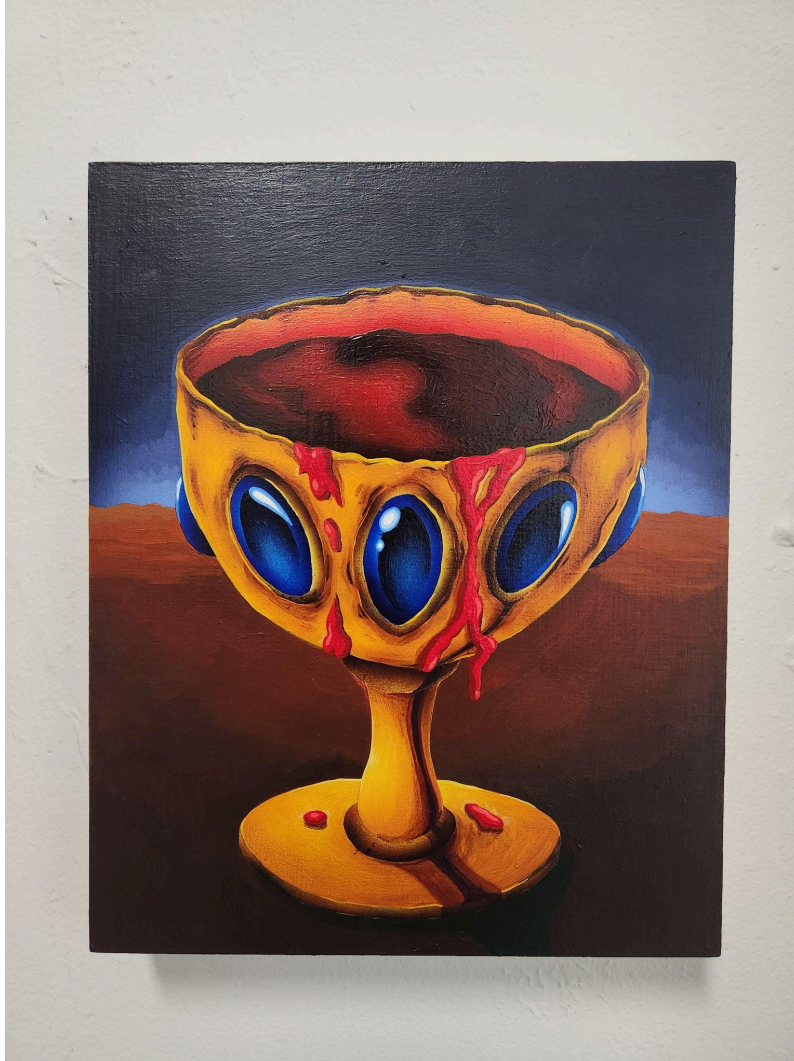

Image Information for 2022-2023 Artworks

Bloodscape

16"x20"

Acrylic, Iron, Water, Activated Carbon, Vermiculite, Cellulose & Salt on Wood Panel
2023

Vessel

11"x14"

Acrylic, Iron, Water, Activated Carbon, Vermiculite, Cellulose & Salt on Wood Panel
2023

Catalina 1

24"x30

Glitter, Acrylic, Iron, Water, Activated Carbon, Vermiculite, Cellulose & Salt on Wood Panel

2023

Catalina 2

18"x24"

Glitter, Acrylic, Iron, Water, Activated Carbon, Vermiculite, Cellulose & Salt on Wood Panel

2023

Catalina 3

12"x36"

Glitter, Acrylic, Iron, Water, Activated Carbon, Vermiculite, Cellulose & Salt on Wood Panel
2023

Catalina 4
20"x16"
Glitter, Acrylic, Iron, Water, Activated Carbon, Vermiculite, Cellulose & Salt on Wood Panel
2023

Hydration (Landscape)
11"x14"
Acrylic & Mixed Media on Panel
2023

The Cost of Life
36"x36"
Acrylic and Mixed Media on Wood Panel
2023

Life Chalice
10"x8"
Acrylic on Wood Panel
2023

Altar of Sacrifice
36" x 36"
Acrylic on Wood Panel
2022